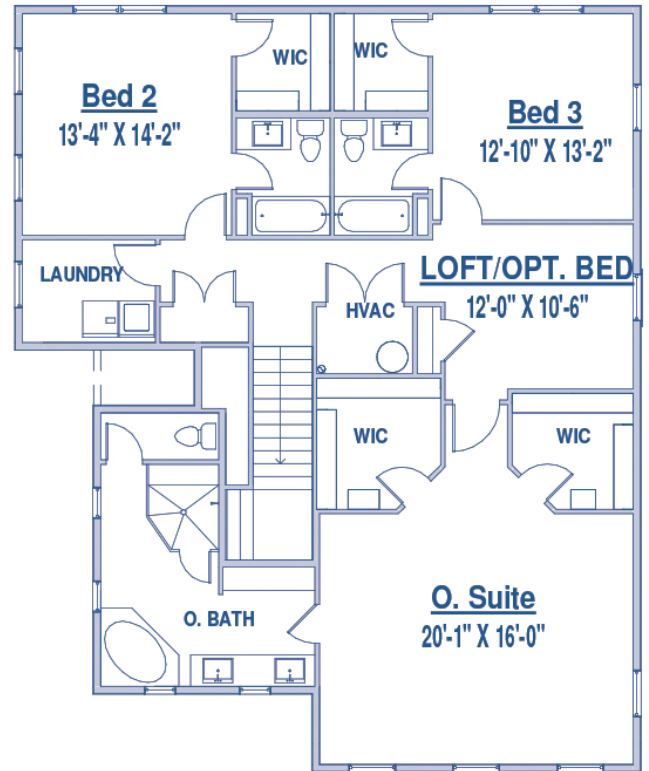

## Dornoch

Main Level Sq. Ft. 1,185  
 Upper Level Sq. Ft. 1,732  
 Total Sq. Ft. 2,917

**MAIN LEVEL**

**UPPER LEVEL**

**UPPER LEVEL 4TH BEDROOM OPTION**