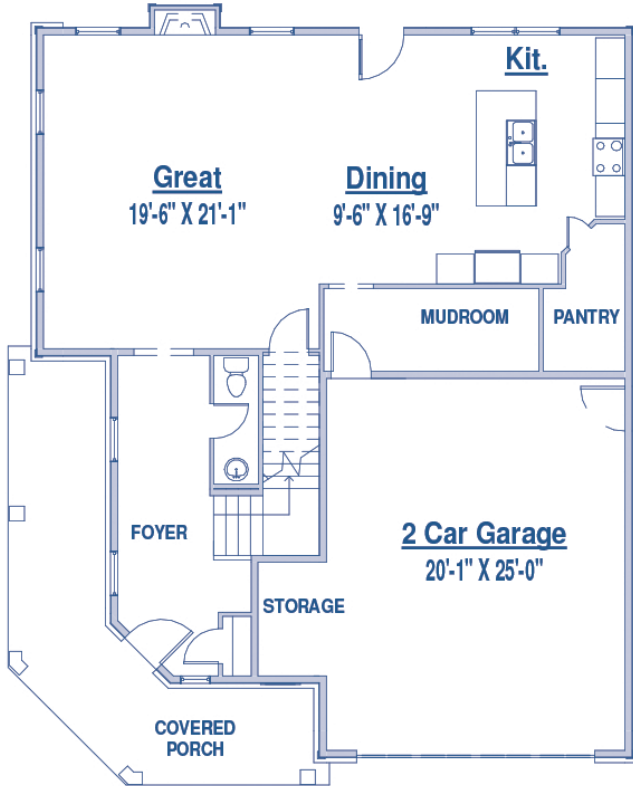

## Dornoch

Main Level Sq. Ft. 1,185  
 Upper Level Sq. Ft. 1,732  
 Total Sq. Ft. 2,917

**MAIN LEVEL**

**UPPER LEVEL**

**UPPER LEVEL 4TH BEDROOM OPTION**