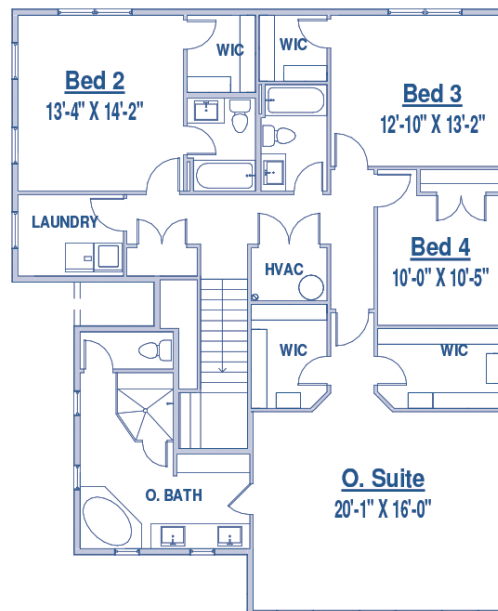

## Dornoch

Main Level Sq. Ft. 1,185  
 Upper Level Sq. Ft. 1,732  
 Total Sq. Ft. 2,917

**MAIN LEVEL**

**UPPER LEVEL**

**UPPER LEVEL 4TH BEDROOM OPTION**